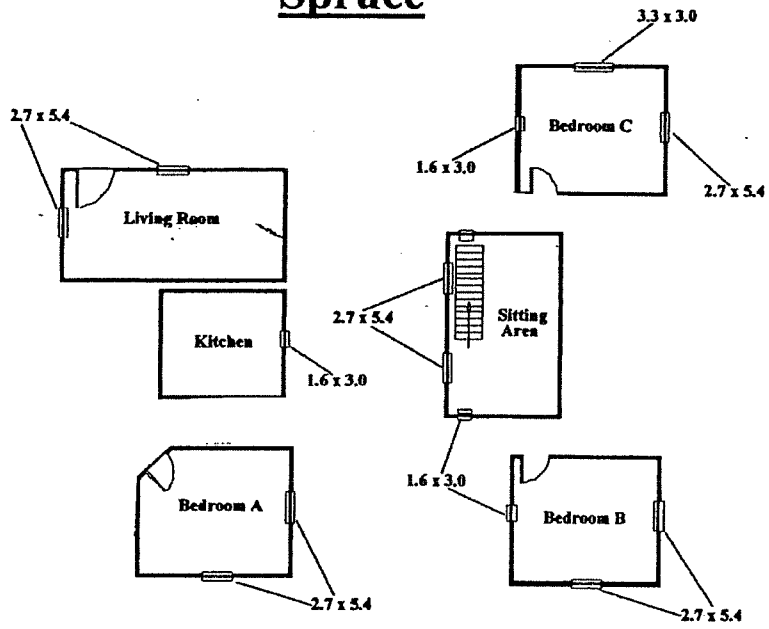

Spruce

All Bathroom Windows are 1.6' x 3.0'
All window measurements are Width x Height

Loblolly

All Bathroom Windows are 1.6' x 3.0'
All windows measurements are Width x Height