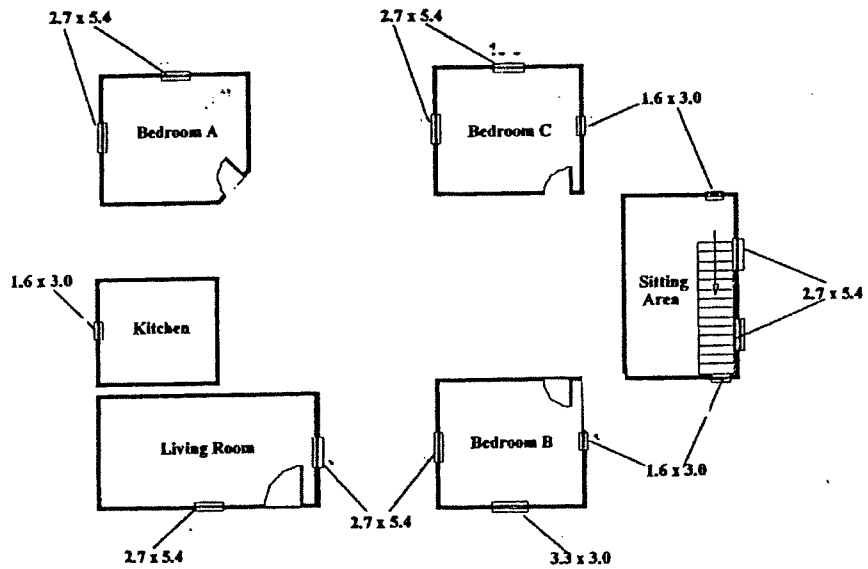

Spruce

All Bathroom Windows are 1.6' x 3.0'
All window measurements are Width x Height

Loblolly

All Bathroom Windows are 1.6' x 3.0'
All windows measurements are Width x Height